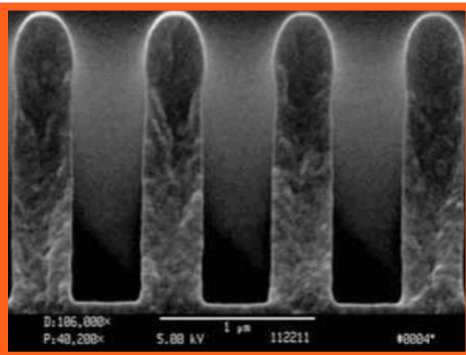

Low Stray Light Transmission Gratings

Cost Effective Alternative to Volume Phase Gratings

**YOUR SINGLE SOURCE FOR CUSTOM DESIGN, PROTOTYPING,
AND MANUFACTURING**

Advantages include:

- **Optical Design:** Custom-designed, high aspect ratio gratings.
- **Exceptional Performance:** >90% diffraction efficiency with low stray light.
- **Development Flexibility:** Unique manufacturing technology allows for unique state-of-the-art transmission-based grating solutions.
- **Repeatable Performance:** Replication provides consistent part-to-part performance through your product's life cycle.