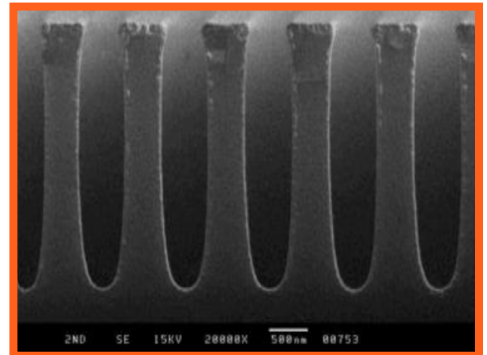

Low Stray Light Transmission Gratings

Cost Effective Alternative to Volume Phase Gratings

**YOUR SINGLE SOURCE FOR CUSTOM DESIGN, PROTOTYPING,
AND MANUFACTURING**

Advantages include:

- **Optical Design:** Custom-designed, high aspect ratio gratings.
- **Exceptional Performance:** >90% diffraction efficiency with low stray light.
- **Development Flexibility:** Unique manufacturing technology allows for unique state-of-the-art transmission-based grating solutions.
- **Repeatable Performance:** Replication provides consistent part-to-part performance through your product's life cycle.