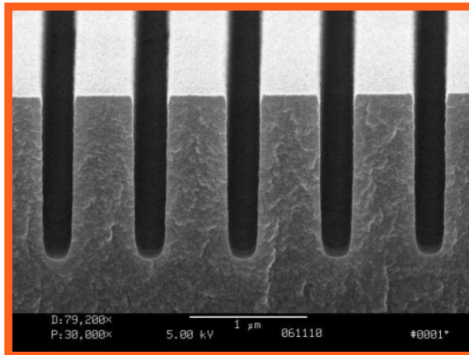

Low Stray Light Transmission Gratings

Cost Effective Alternative to Volume Phase Gratings

**YOUR SINGLE SOURCE FOR CUSTOM DESIGN, PROTOTYPING,
AND MANUFACTURING**

Advantages include:

- **Optical Design:** Custom-designed, high aspect ratio gratings.
- **Exceptional Performance:** >90% diffraction efficiency with low stray light.
- **Development Flexibility:** Unique manufacturing technology allows for unique state-of-the-art transmission-based grating solutions.
- **Repeatable Performance:** Replication provides consistent part-to-part performance through your product's life cycle.